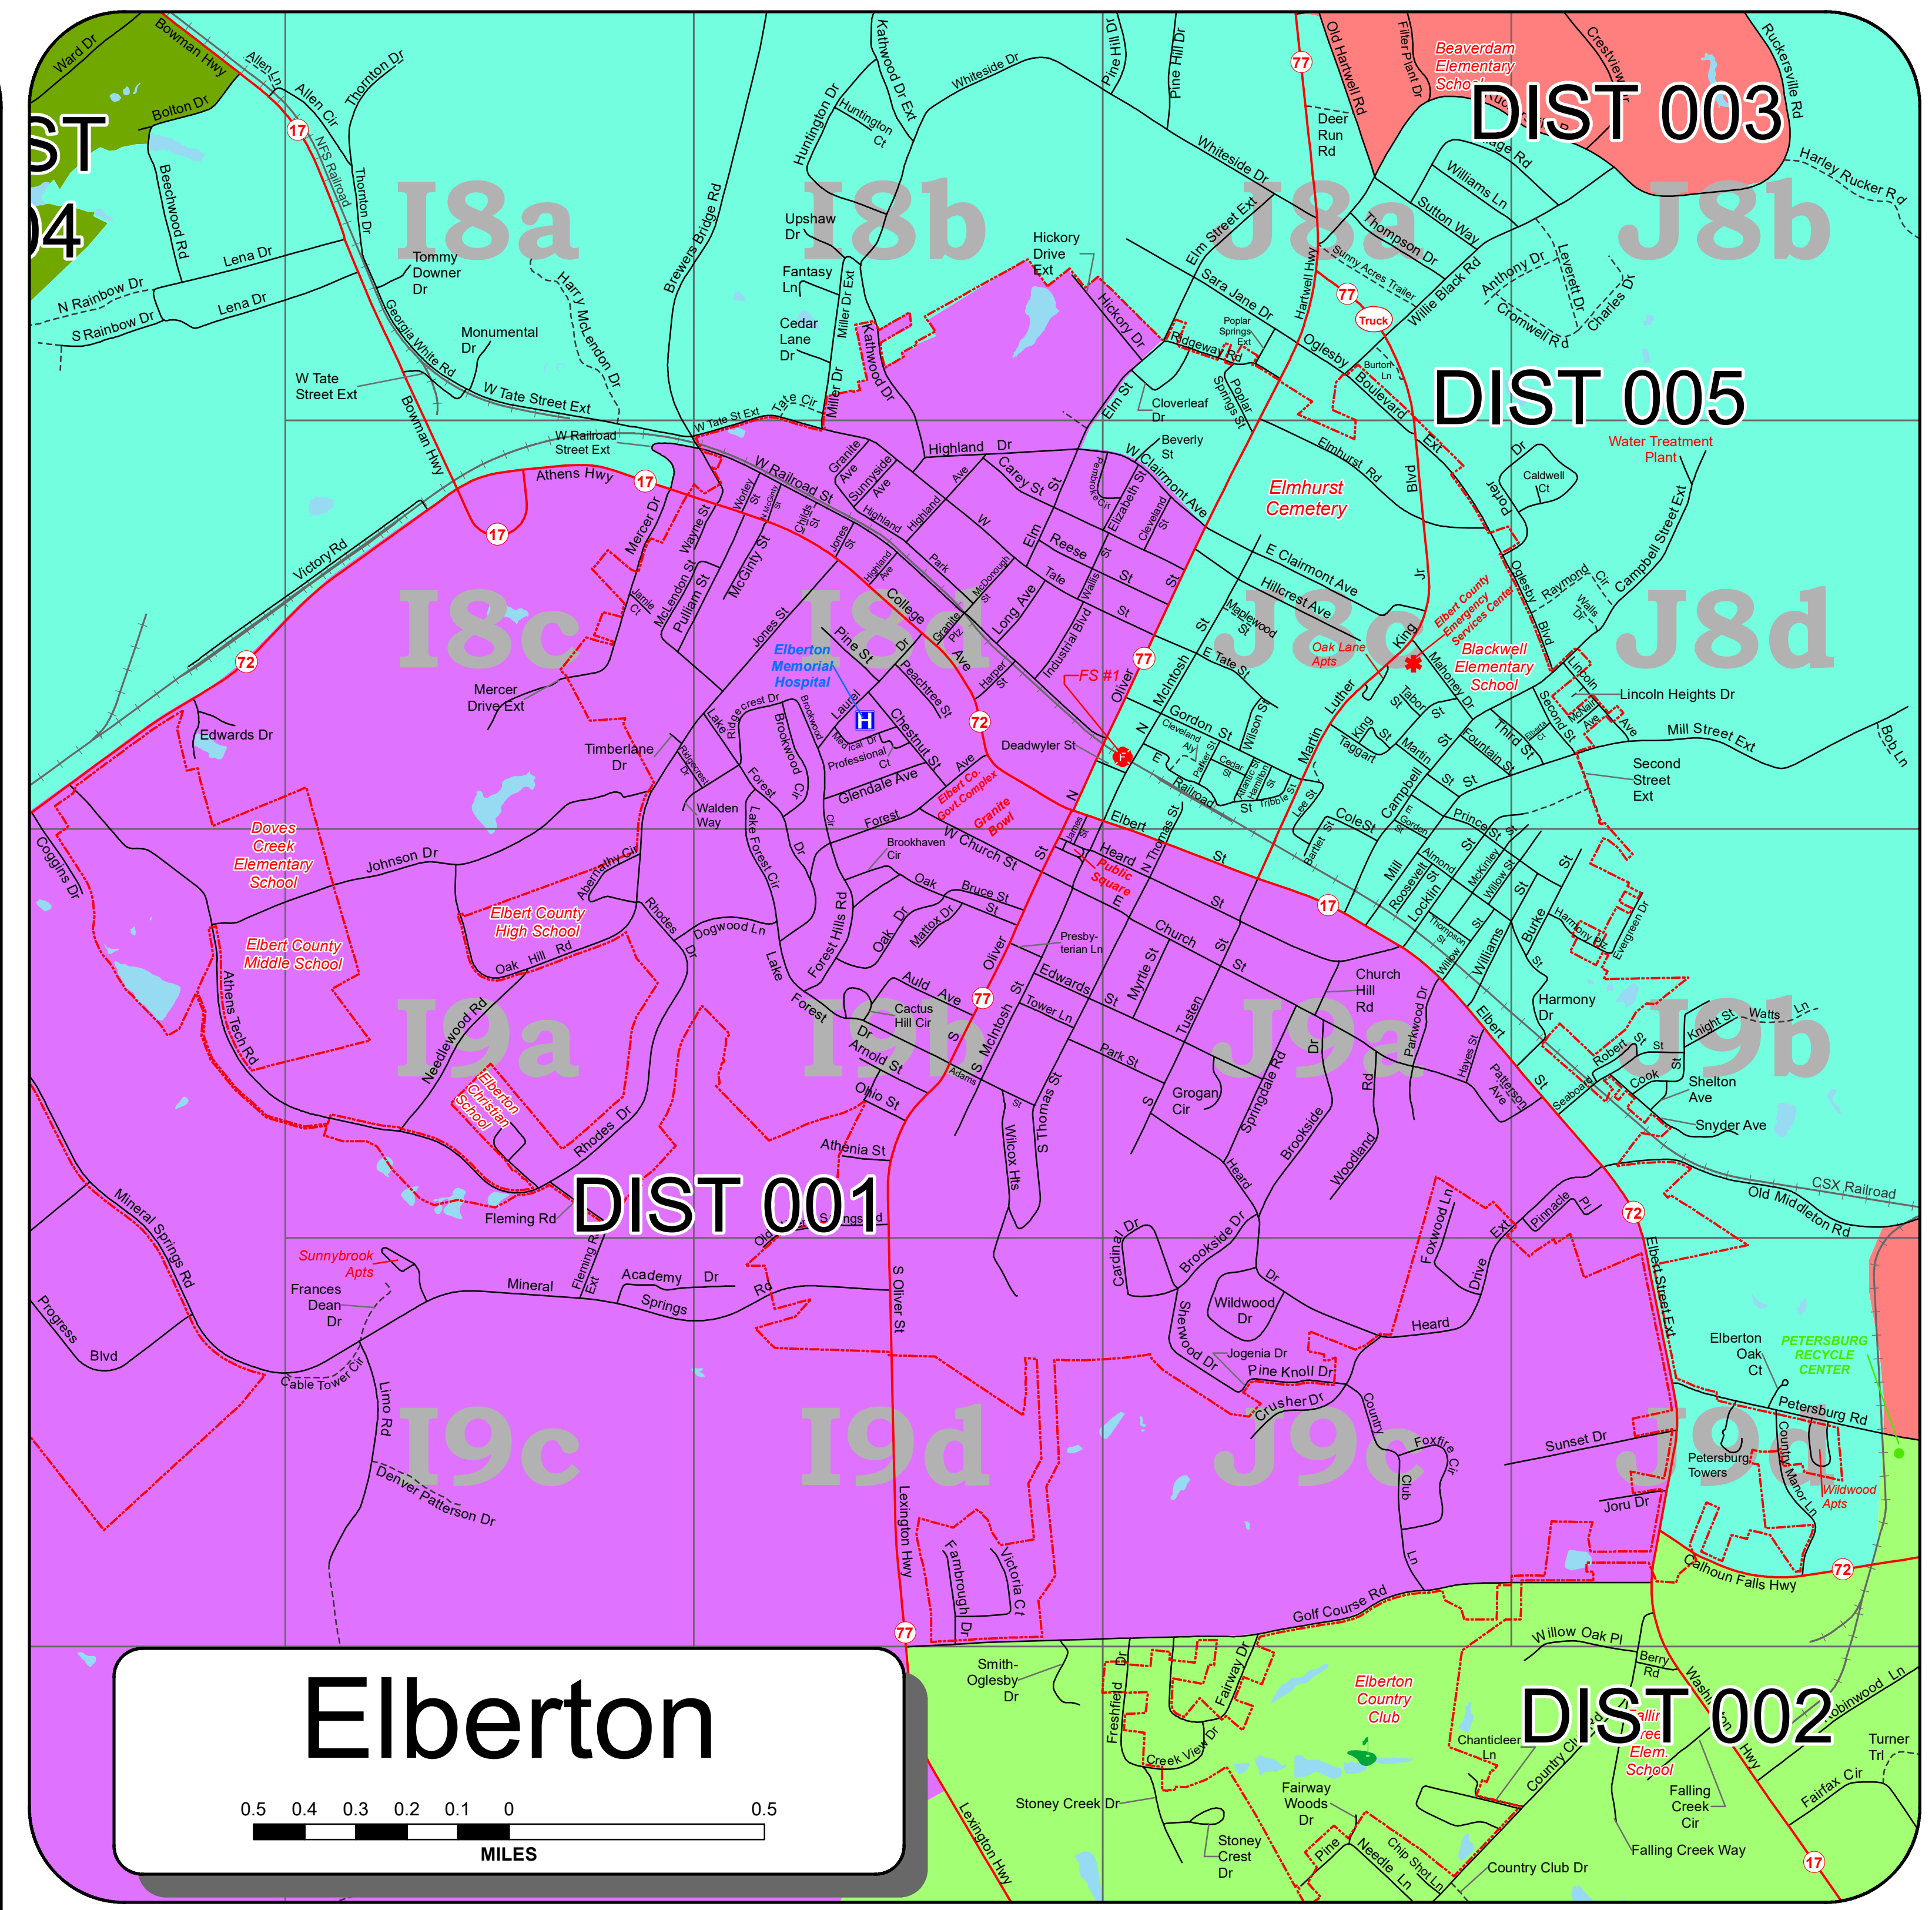

Elbert County Commissioner and School Board Districts 2022

Legend

- State Highways
- Paved Roads
- Dirt Roads
- Railroads
- City Limits
- Fire Stations
- Recycle_Centers

THIS MAP WAS COMPILED FOR ELBERT COUNTY IN JUNE 2022 BY GIS1.NET, IN COOPERATION WITH ELBERT COUNTY. THE COUNTY AND / OR GIS1.NET ASSUME NO LEGAL RESPONSIBILITY FOR THE ACCURACY OF THE INFORMATION CONTAINED HEREIN.

Street Index

A	AG Highway Dr. E6, E7	Chesler St. B6
B	Albany Rd. E1, E2, E3	Chick St. B7
C	Albany Rd. E4, E5	Chick St. B8
D	Albany Rd. E6, E7	Chick St. B9
E	Albany Rd. E8, E9	Chick St. B10
F	Albany Rd. E10, E11	Chick St. B11
G	Albany Rd. E12, E13	Chick St. B12
H	Albany Rd. E14, E15	Chick St. B13
I	Albany Rd. E16, E17	Chick St. B14
J	Albany Rd. E18, E19	Chick St. B15
K	Albany Rd. E20, E21	Chick St. B16
L	Albany Rd. E22, E23	Chick St. B17
M	Albany Rd. E24, E25	Chick St. B18
N	Albany Rd. E26, E27	Chick St. B19
O	Albany Rd. E28, E29	Chick St. B20
P	Albany Rd. E30, E31	Chick St. B21
Q	Albany Rd. E32, E33	Chick St. B22
R	Albany Rd. E34, E35	Chick St. B23
S	Albany Rd. E36, E37	Chick St. B24
T	Albany Rd. E38, E39	Chick St. B25

Elbert County, GA

LINCOLN COUNTY