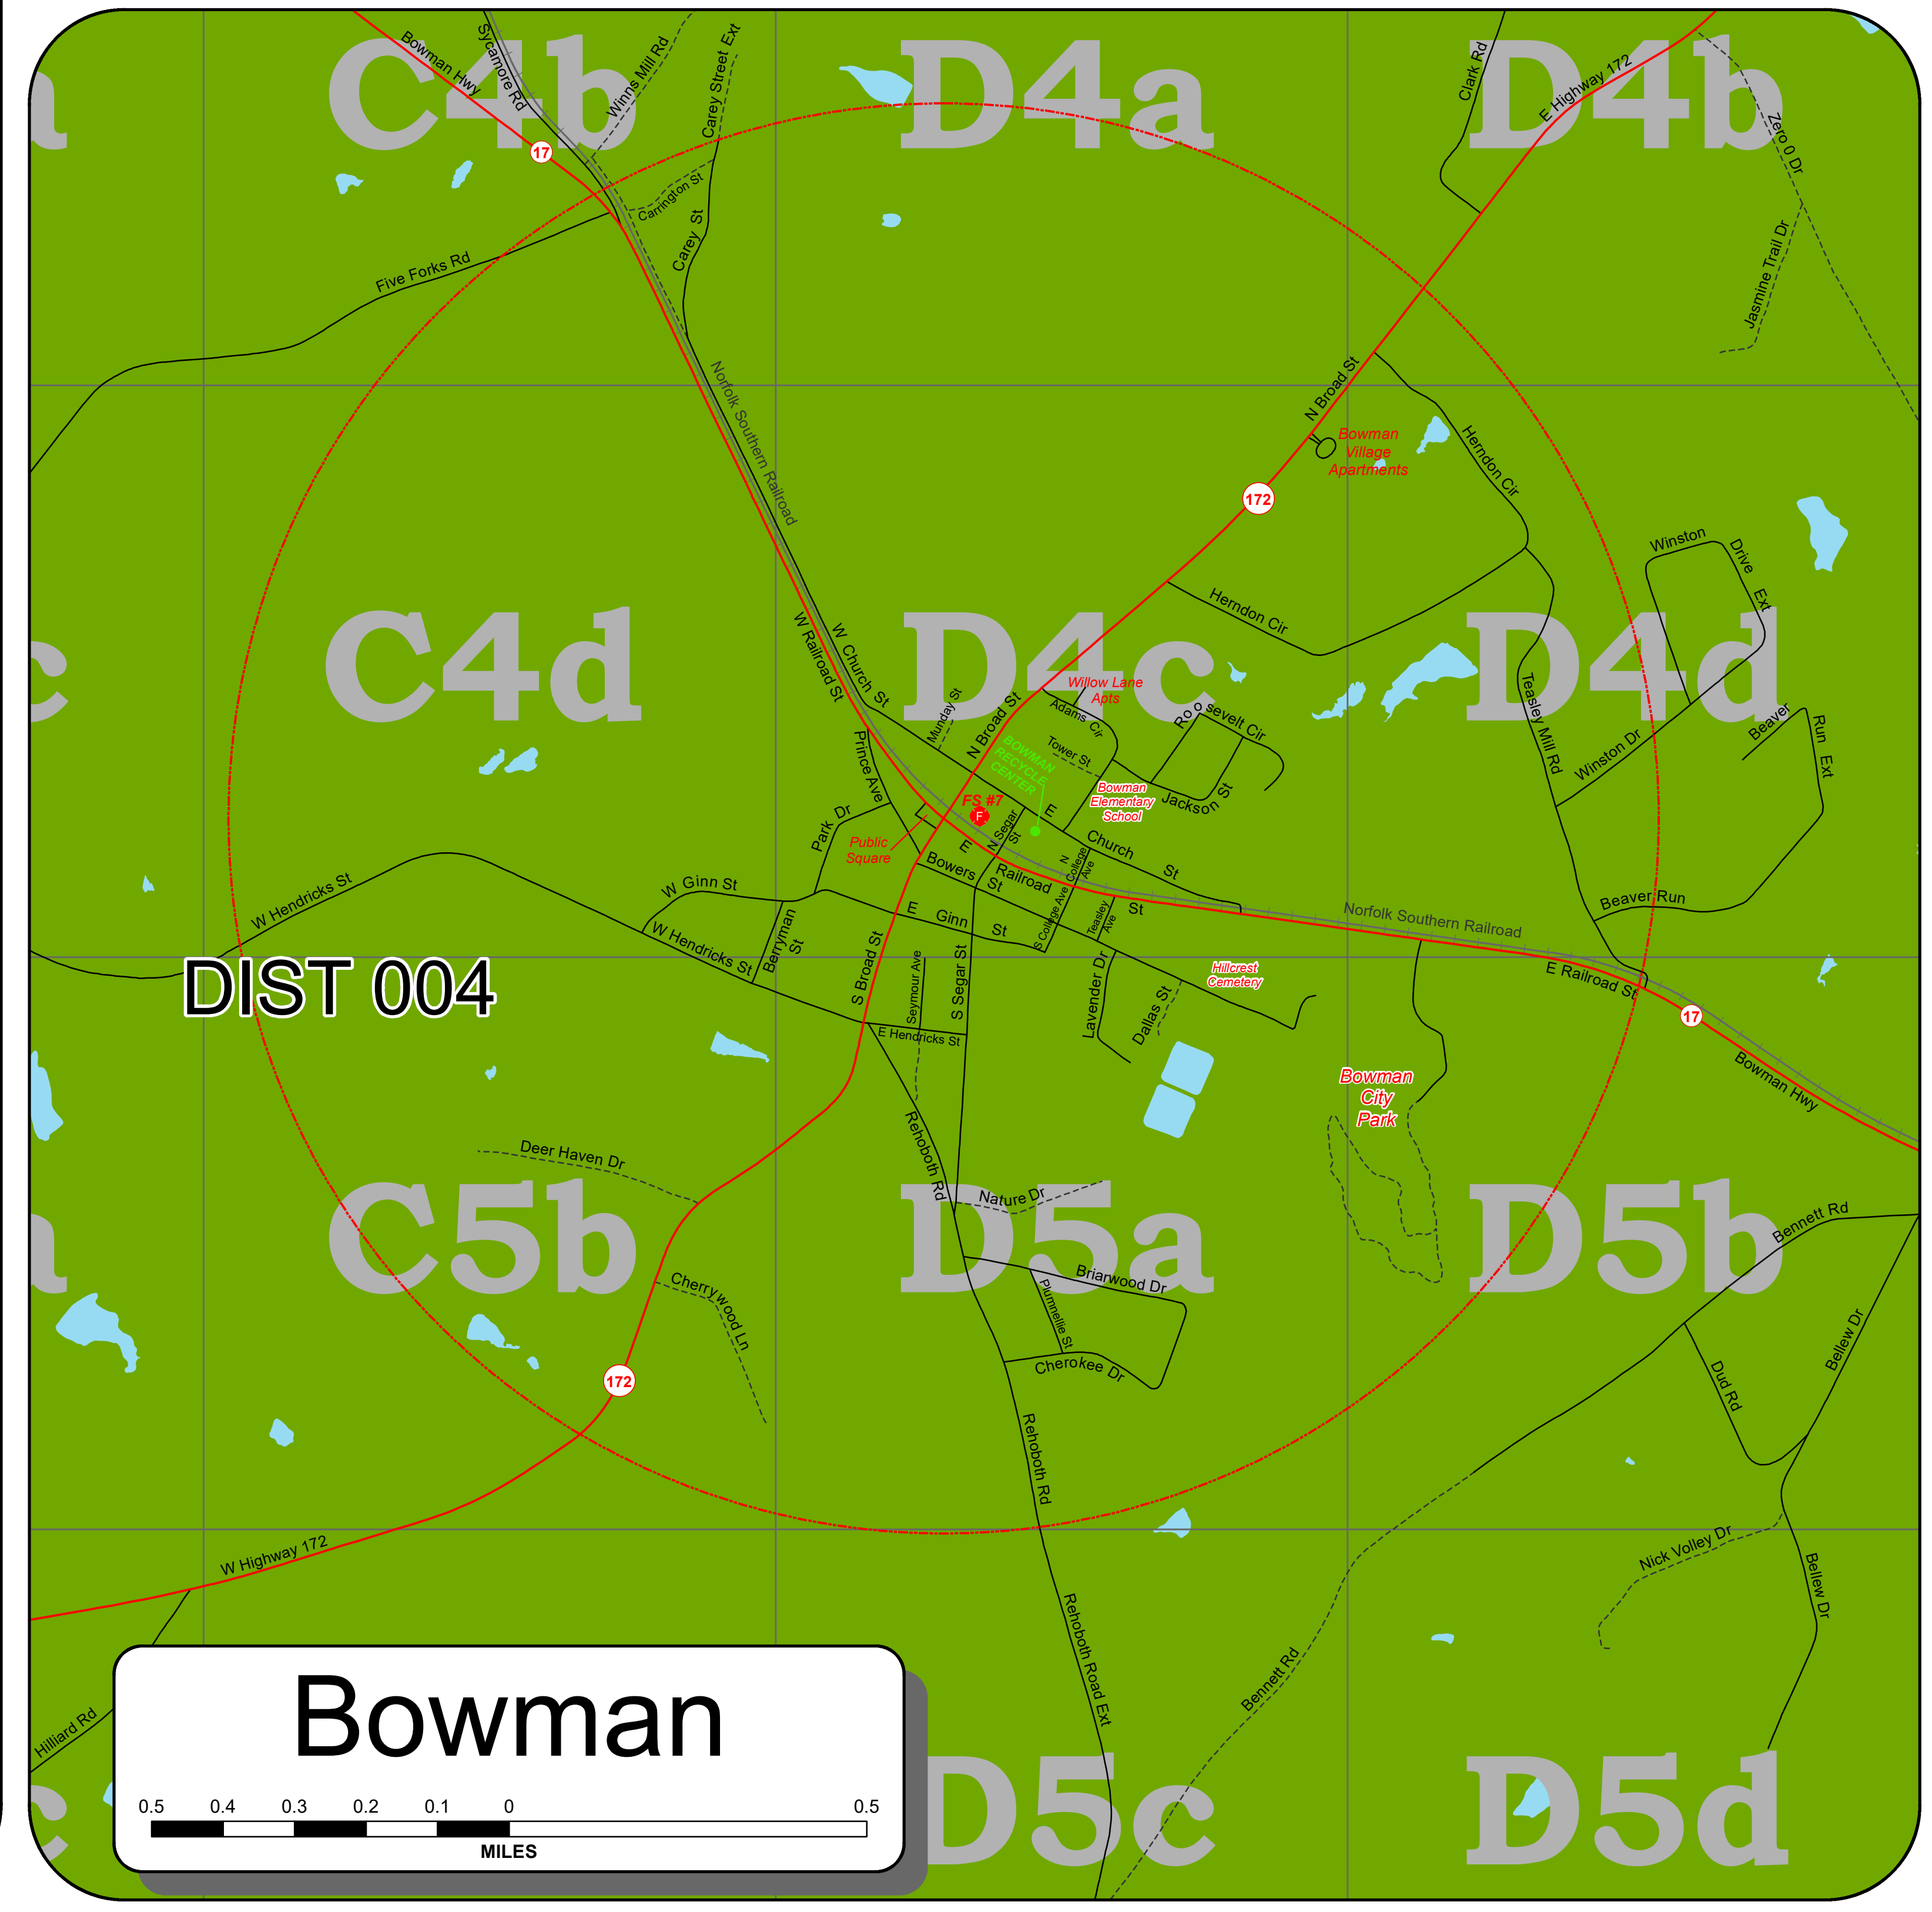

Elbert County Commissioner and School Board Districts 2022

Legend

- State Highways
- Paved Roads
- Dirt Roads
- Railroads
- City Limits
- Fire Stations
- Recycle_Centers

THIS MAP WAS COMPILED FOR ELBERT COUNTY IN JUNE 2022 BY GIS1.NET, IN COOPERATION WITH ELBERT COUNTY. THE COUNTY AND / OR GIS1.NET ASSUME NO LEGAL RESPONSIBILITY FOR THE ACCURACY OF THE INFORMATION CONTAINED HEREIN.

Street Index

A	AG Highway Dr. E6, E7	Chesler St. B6
B	Albany Rd. E1, E2, E3	Chick St. B7
C	Albany Rd. E4, E5	Chick St. B8
D	Albany Rd. E6, E7	Chick St. B9
E	Albany Rd. E8, E9	Chick St. B10
F	Albany Rd. E10, E11	Chick St. B11
G	Albany Rd. E12, E13	Chick St. B12
H	Albany Rd. E14, E15	Chick St. B13
I	Albany Rd. E16, E17	Chick St. B14
J	Albany Rd. E18, E19	Chick St. B15
K	Albany Rd. E20, E21	Chick St. B16
L	Albany Rd. E22, E23	Chick St. B17
M	Albany Rd. E24, E25	Chick St. B18
N	Albany Rd. E26, E27	Chick St. B19
O	Albany Rd. E28, E29	Chick St. B20
P	Albany Rd. E30, E31	Chick St. B21
Q	Albany Rd. E32, E33	Chick St. B22
R	Albany Rd. E34, E35	Chick St. B23
S	Albany Rd. E36, E37	Chick St. B24
T	Albany Rd. E38, E39	Chick St. B25

Elbert County, GA

LINCOLN COUNTY