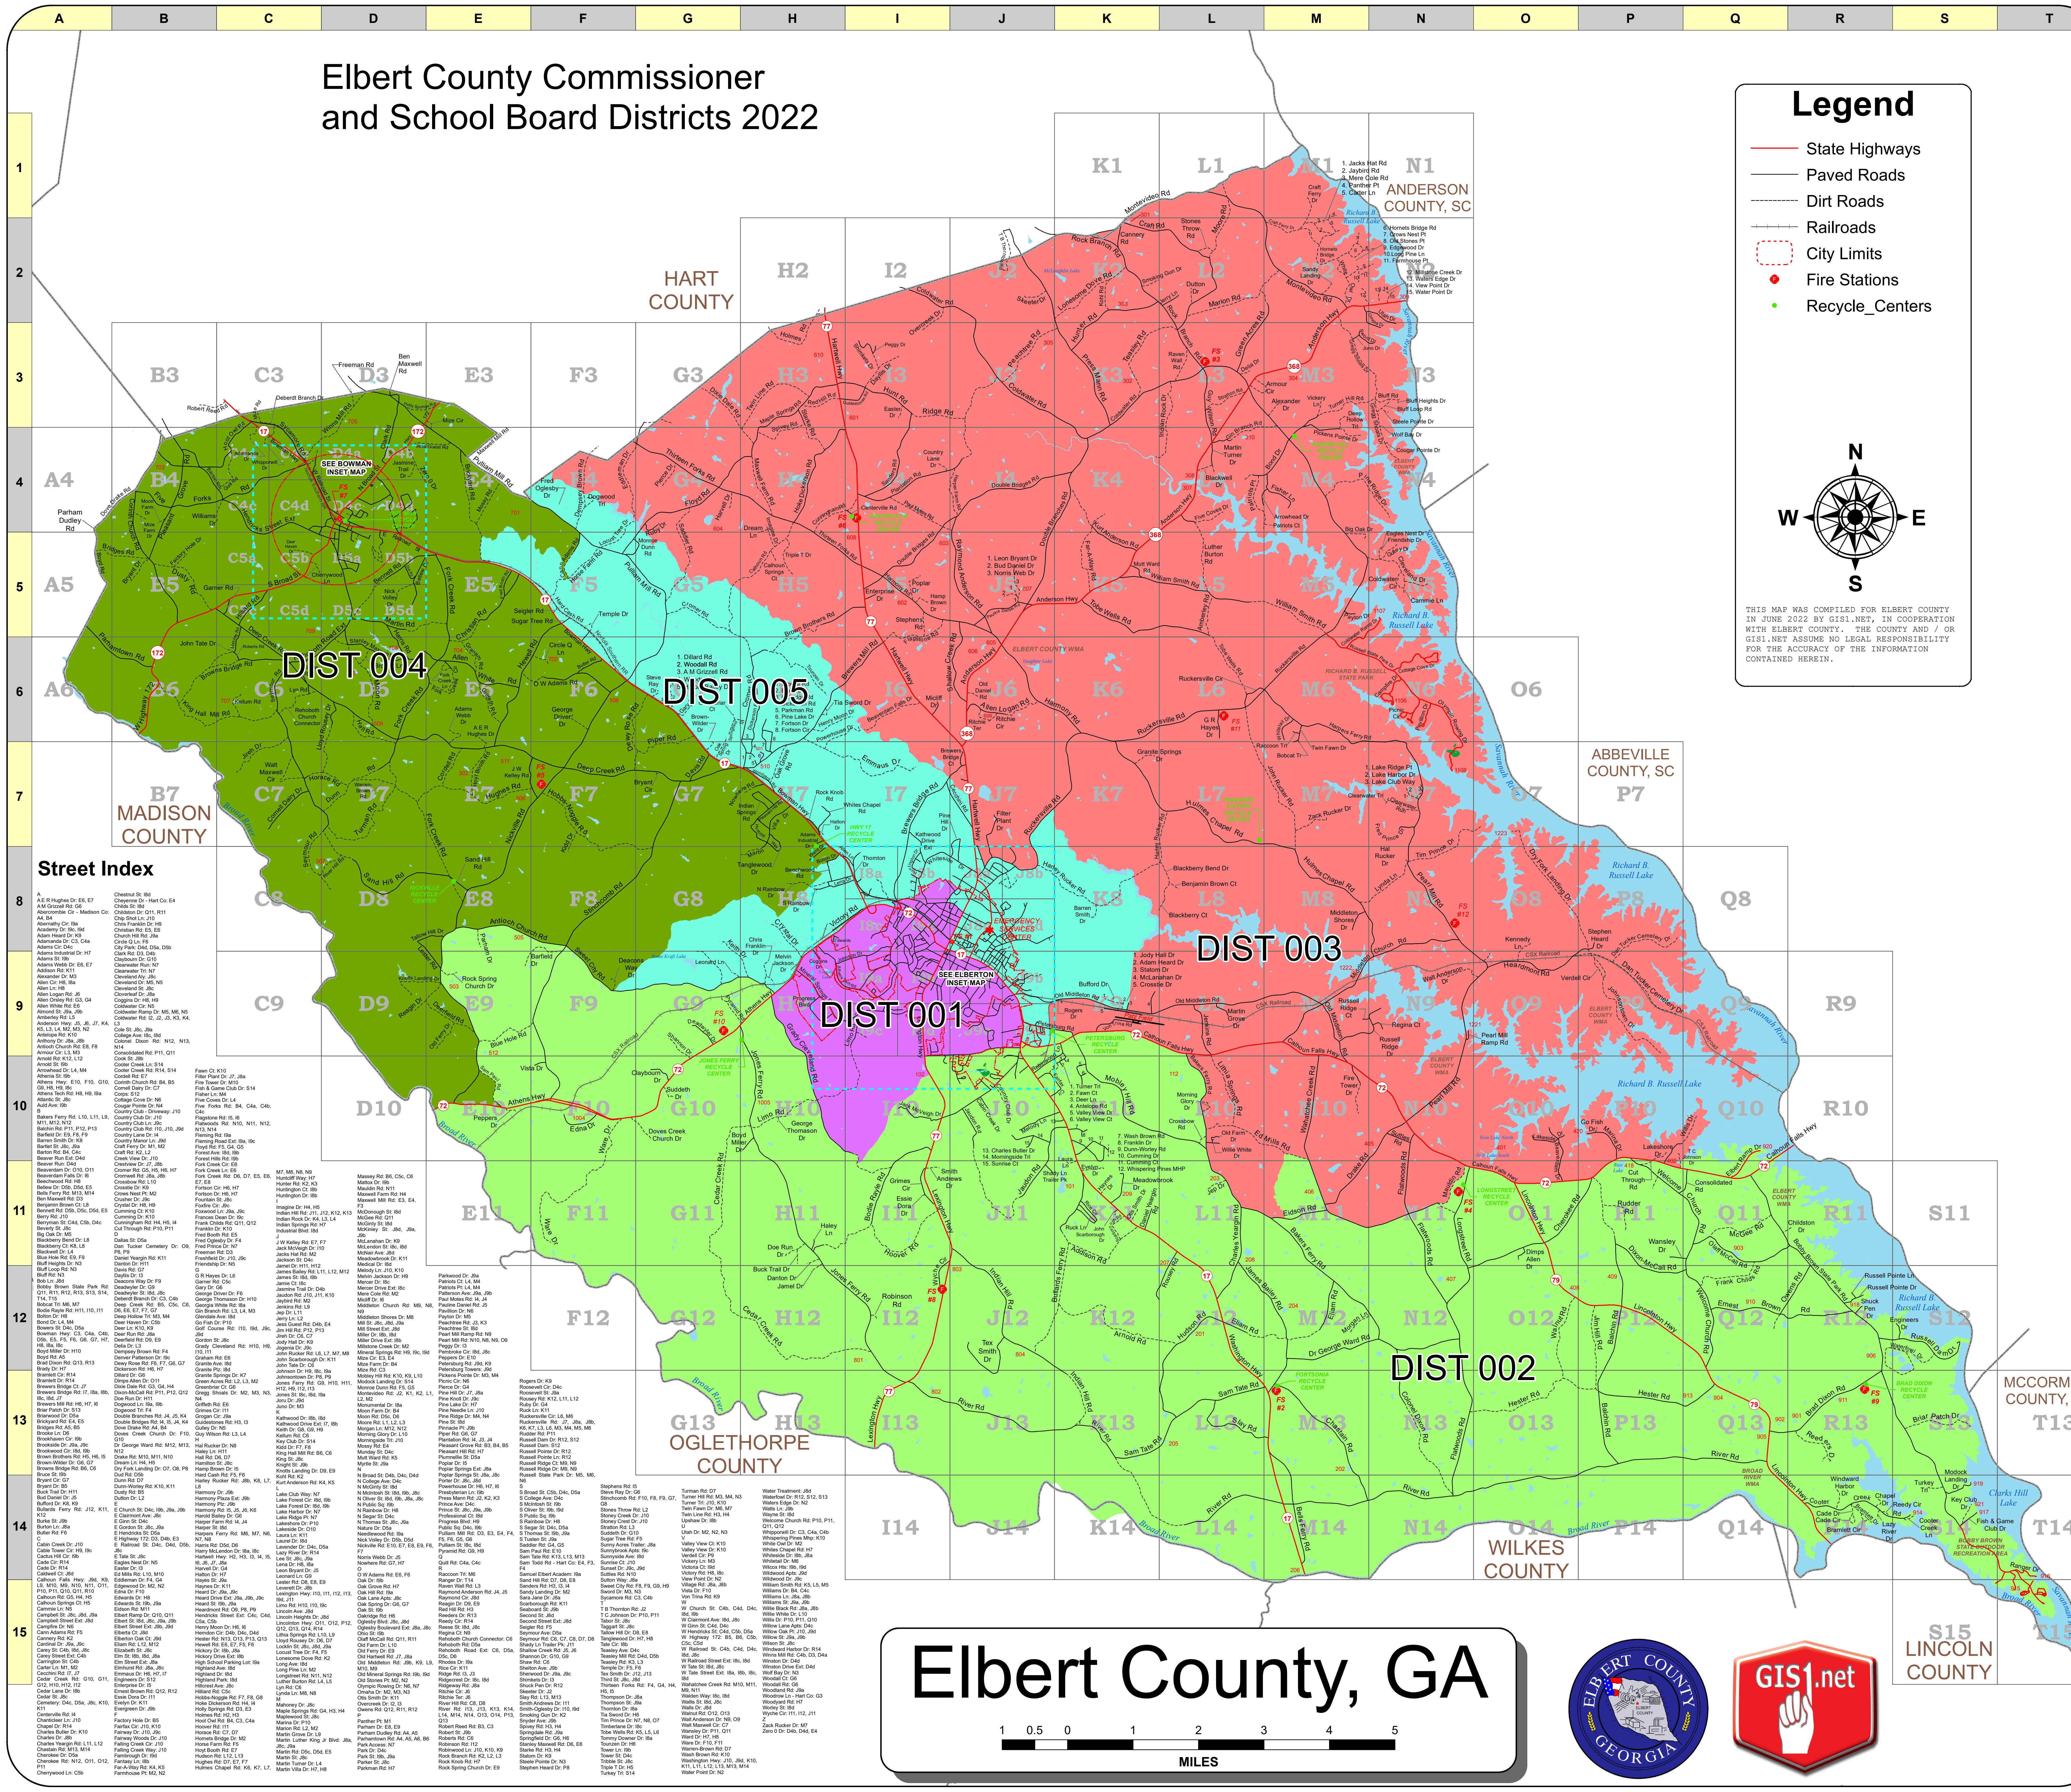

Elbert County Commissioner and School Board Districts 2022

Legend

- State Highways
- Paved Roads
- Dirt Roads
- Railroads
- City Limits
- Fire Stations
- Recycle_Centers

THIS MAP WAS COMPILED FOR ELBERT COUNTY IN JUNE 2022 BY GIS1.NET, IN COOPERATION WITH ELBERT COUNTY. THE COUNTY AND / OR GIS1.NET ASSUME NO LEGAL RESPONSIBILITY FOR THE ACCURACY OF THE INFORMATION CONTAINED HEREIN.

Street Index

A	AG Highway Dr. E6, E7	Chesler St. B6
B	Albany Rd. E1, E2, E3	Chick St. B7
C	Albany Rd. E4, E5	Chick St. B8
D	Albany Rd. E6, E7	Chick St. B9
E	Albany Rd. E8, E9	Chick St. B10
F	Albany Rd. E10, E11	Chick St. B11
G	Albany Rd. E12, E13	Chick St. B12
H	Albany Rd. E14, E15	Chick St. B13
I	Albany Rd. E16, E17	Chick St. B14
J	Albany Rd. E18, E19	Chick St. B15
K	Albany Rd. E20, E21	Chick St. B16
L	Albany Rd. E22, E23	Chick St. B17
M	Albany Rd. E24, E25	Chick St. B18
N	Albany Rd. E26, E27	Chick St. B19
O	Albany Rd. E28, E29	Chick St. B20
P	Albany Rd. E30, E31	Chick St. B21
Q	Albany Rd. E32, E33	Chick St. B22
R	Albany Rd. E34, E35	Chick St. B23
S	Albany Rd. E36, E37	Chick St. B24
T	Albany Rd. E38, E39	Chick St. B25

Elbert County, GA

LINCOLN COUNTY